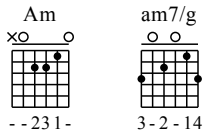

Babe i'm gonna leave you

Moderate ♩ = 120

Track 1

1

let ring

Track 1

5

let ring